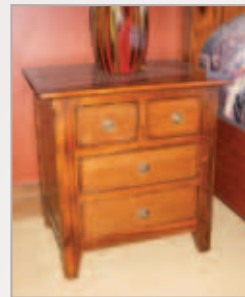

WYNDHAM™ WEST YELLOWSTONE, MT 2008

WORLDMARK BY WYNDHAM™
DESIGNS BY ANKROM MOISAN ARCHITECTS™