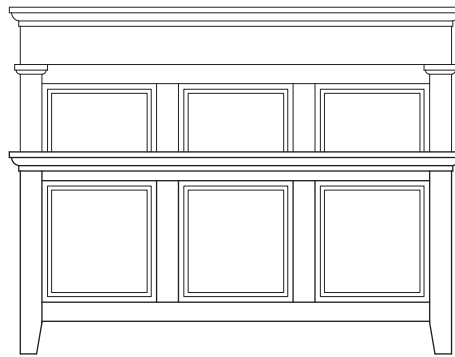

Custom Wood Carving

**TV Armoire**  
TVD001A (NO SWIVEL)  
TVD002A (WITH SWIVEL)  
35"W x 25"D x 66"H

**King Bed**  
KBD00A  
83"W x 86<sup>3</sup>/<sub>4</sub>"D x 63<sup>1</sup>/<sub>2</sub>"H

**Twin Bed**  
TWB00A  
42"W x 86<sup>3</sup>/<sub>4</sub>"D x 66"H

**Queen/Twin Dresser**  
DSR002A  
30"W x 15"D x 30"H  
DSR003A / DSR004A  
30"W x 15"D x 30"H

**Queen Headboard**  
QHB00A  
63"W x 4"D x 59"H

**King Headboard**  
KHB001A  
78"W x 4"D x 54"H

**Buffet**  
BUF001A  
60"W x 18"D x 36<sup>1</sup>/<sub>2</sub>"H

**Twin Dresser**  
DSR001A  
48"W x 24"D x 41"H

**Master Dresser**  
DSR00A  
60"W x 19"D x 44"H

**Computer Cabinet**  
CUS00A  
54"W x 24"D x 56"H

**Dining Chair (with arms)**  
CHD00A  
26"W x 25<sup>1</sup>/<sub>2</sub>"D x 45"H