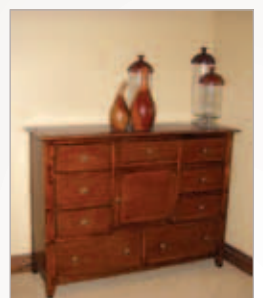

WYNDHAM™ WEST YELLOWSTONE, MT 2008

WORLDMARK BY WYNDHAM™
DESIGNS BY ANKROM MOISAN ARCHITECTS™