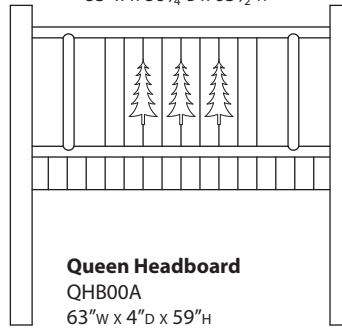

Custom Wood Carving

**TV Armoire**  
TVD001A (NO SWIVEL)  
TVD002A (WITH SWIVEL)  
35"W x 25"D x 66"H

**King Bed**  
KBD00A  
83"W x 86<sup>3</sup>/<sub>4</sub>"D x 63<sup>1</sup>/<sub>2</sub>"H

**Twin Bed**  
TWB00A  
42"W x 86<sup>3</sup>/<sub>4</sub>"D x 66"H

**Queen/Twin Dresser**  
DSR002A  
30"W x 15"D x 30"H  
DSR003A / DSR004A  
30"W x 15"D x 30"H

**Queen Headboard**  
QHB00A  
63"W x 4"D x 59"H

**King Headboard**  
KHB001A  
78"W x 4"D x 54"H

**Buffet**  
BUF001A  
60"W x 18"D x 36<sup>1</sup>/<sub>2</sub>"H

**Twin Dresser**  
DSR001A  
48"W x 24"D x 41"H

**Master Dresser**  
DSR00A  
60"W x 19"D x 44"H

**Computer Cabinet**  
CUS00A  
54"W x 24"D x 56"H

**Dining Chair (with arms)**  
CHD00A  
26"W x 25<sup>1</sup>/<sub>2</sub>"D x 45"H