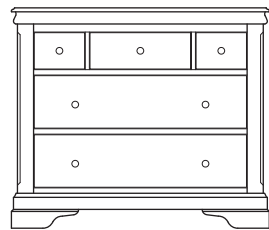

Custom Wood Carving

**TV Armoire**  
TVD001A (NO SWIVEL)  
TVD002A (WITH SWIVEL)  
35"W x 25"D x 66"H

**King Bed**  
KBD00A  
83"W x 86<sup>3</sup>/<sub>4</sub>"D x 63<sup>1</sup>/<sub>2</sub>"H

**Twin Bed**  
TWB00A  
42"W x 86<sup>3</sup>/<sub>4</sub>"D x 66"H

**Queen/Twin Dresser**  
DSR002A  
30"W x 15"D x 30"H  
DSR003A / DSR004A  
30"W x 15"D x 30"H

**Queen Headboard**  
QHB00A  
63"W x 4"D x 59"H

**King Headboard**  
KHB001A  
78"W x 4"D x 54"H

**Buffet**  
BUF001A  
60"W x 18"D x 36<sup>1</sup>/<sub>2</sub>"H

**Twin Dresser**  
DSR001A  
48"W x 24"D x 41"H

**Master Dresser**  
DSR00A  
60"W x 19"D x 44"H

**Computer Cabinet**  
CUS00A  
54"W x 24"D x 56"H

**Dining Chair (with arms)**  
CHD00A  
26"W x 25<sup>1</sup>/<sub>2</sub>"D x 45"H