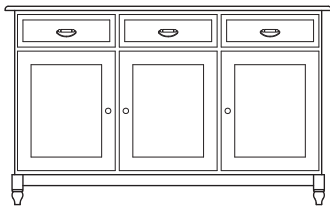

Custom Wood Carving

**TV Armoire**  
TVD001A (NO SWIVEL)  
TVD002A (WITH SWIVEL)  
35"W x 25"D x 66"H

**King Bed**  
KBD00A  
83"W x 86<sup>3</sup>/<sub>4</sub>"D x 63<sup>1</sup>/<sub>2</sub>"H

**Twin Bed**  
TWB00A  
42"W x 86<sup>3</sup>/<sub>4</sub>"D x 66"H

**Queen/Twin Dresser**  
DSR002A  
30"W x 15"D x 30"H  
DSR003A / DSR004A  
30"W x 15"D x 30"H

**Queen Headboard**  
QHB00A  
63"W x 4"D x 59"H

**King Headboard**  
KHB001A  
78"W x 4"D x 54"H

**Buffet**  
BUF001A  
60"W x 18"D x 36<sup>1</sup>/<sub>2</sub>"H

**Twin Dresser**  
DSR001A  
48"W x 24"D x 41"H

**Master Dresser**  
DSR00A  
60"W x 19"D x 44"H

**Computer Cabinet**  
CUS00A  
54"W x 24"D x 56"H

**Dining Chair (with arms)**  
CHD00A  
26"W x 25<sup>1</sup>/<sub>2</sub>"D x 45"H