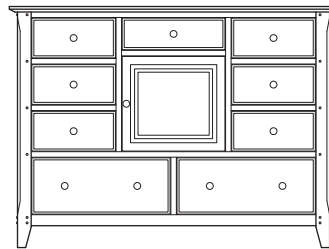

Custom Wood Carving

**TV Armoire**  
TVD001A (NO SWIVEL)  
TVD002A (WITH SWIVEL)  
35"W x 25"D x 66"H

**King Bed**  
KBD00A  
83"W x 86<sup>3</sup>/<sub>4</sub>"D x 63<sup>1</sup>/<sub>2</sub>"H

**Twin Bed**  
TWB00A  
42"W x 86<sup>3</sup>/<sub>4</sub>"D x 66"H

**Queen/Twin Dresser**  
DSR002A  
30"W x 15"D x 30"H  
DSR003A / DSR004A  
30"W x 15"D x 30"H

**Queen Headboard**  
QHB00A  
63"W x 4"D x 59"H

**King Headboard**  
KHB001A  
78"W x 4"D x 54"H

**Buffet**  
BUF001A  
60"W x 18"D x 36<sup>1</sup>/<sub>2</sub>"H

**Twin Dresser**  
DSR001A  
48"W x 24"D x 41"H

**Master Dresser**  
DSR00A  
60"W x 19"D x 44"H

**Computer Cabinet**  
CUS00A  
54"W x 24"D x 56"H

**Dining Chair (with arms)**  
CHD00A  
26"W x 25<sup>1</sup>/<sub>2</sub>"D x 45"H