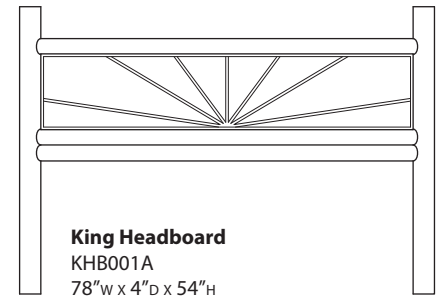

Custom Wood Carving

**TV Armoire**  
TVD001A (NO SWIVEL)  
TVD002A (WITH SWIVEL)  
35"W x 25"D x 66"H

**King Bed**  
KBD00A  
83"W x 86<sup>3</sup>/<sub>4</sub>"D x 63<sup>1</sup>/<sub>2</sub>"H

**Twin Bed**  
TWB00A  
42"W x 86<sup>3</sup>/<sub>4</sub>"D x 66"H

**Queen/Twin Dresser**  
DSR002A  
30"W x 15"D x 30"H  
DSR003A / DSR004A  
30"W x 15"D x 30"H

**Queen Headboard**  
QHB00A  
63"W x 4"D x 59"H

**King Headboard**  
KHB001A  
78"W x 4"D x 54"H

**Buffet**  
BUF001A  
60"W x 18"D x 36<sup>1</sup>/<sub>2</sub>"H

**Twin Dresser**  
DSR001A  
48"W x 24"D x 41"H

**Master Dresser**  
DSR00A  
60"W x 19"D x 44"H

**Computer Cabinet**  
CUS00A  
54"W x 24"D x 56"H

**Dining Chair (with arms)**  
CHD00A  
26"W x 25<sup>1</sup>/<sub>2</sub>"D x 45"H