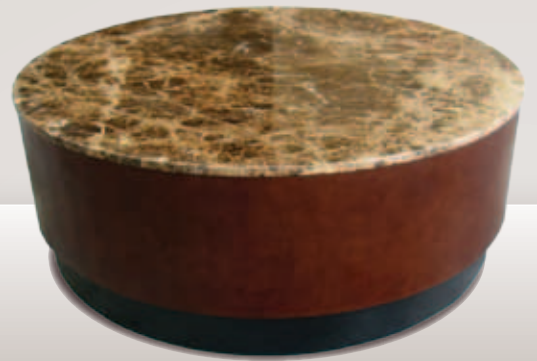

WORLDMARK™ SAN DIEGO AT MISSION VALLEY, CA 2007

WORLDMARK BY WYNDHAM™

MISSION VALLEY, CA 2007

MATERIALS

Birch Solids

Marble Tops

Glass Tops

Wilsonart® HPL Tops

Custom Metal

Custom Rust Metal Finish

Entry Table
TAB004A
48" DIA x 30"H

Game Table
TBG002A
36" DIA x 30"H

Lounge Side Table
TBI002A
24" DIA x 22½"H

Living Room End Table
TBE021A
24" DIA x 24"H

Lounge Coffee Table
TBC017A
42" DIA x 15"H

End Table Square
TBE020A
20"W x 20"D x 24"H

Lobby Table
TAB003A
36" DIA x 20"H

End Table
TBE019A
30" DIA x 20"H

Dining Table
TBL019A
54"W x 32"D x 29"H

Dining Table
TBL020A
48"W x 36"D x 29"H

Dining Table
TBL018A
36"W x 36"D x 29"H