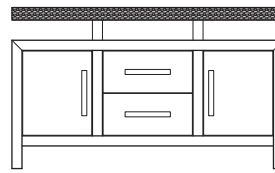

4-Post King Bed
KBD006A
84³/₄"W x 91³/₄"D x 84"H

Hutch
40"W x 18"D x 78"H

Dining Table
TBL074A
64"W x 30"D x 29"H

Dining Side Chair
CHD030A
18"W x 20"D x 40"H

Dining Arm Chair
CHD029A
18"W x 20"D x 40"H

Buffet
BUF008A
54"W x 20"D x 32"H

Buffet
BUF007A
38¹/₂"W x 18"D x 36"H

Mirror
MIR003A
28"W x 3¹/₂"D x 44"H

Queen Headboard
QHB038A
60"W x 3¹/₂"D x 28"H

Twin Headboard
THB010A
40"W x 3¹/₂"D x 28"H

Twin Headboard
THB037A
39"W x 5"D x 30"H

Chest - 3 Drawer
CHT023A
30"W x 18"D x 30"H