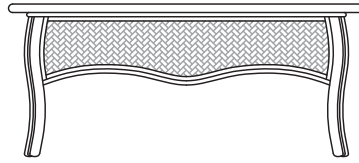

WYNDHAM™ ORLANDO, FL 2009

WORLDMARK BY WYNDHAM™

ORLANDO, FL 2009

MATERIALS

Birch Solids & Veneers

Natural Woven Rattan

Wilsonart® HPL Tops

Leggett & Platt® Mechanism

Carved Bamboo Accents

COM Fabric

End Table
TBE042A
26"W x 20"D x 22½"H

Coffee Table
TBC028A
42"W x 24"D x 18"H

Occasional Chair
CHR009A
28½"W x 29"D x 36"H

Side View

Sleeper Sofa
SOF001A
80"W x 36⅓/16"D x 36"H

Sleeper Sofa-Side View

Sleeper Sofa-Back View