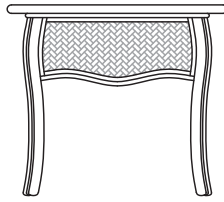

WYNDHAM™ ORLANDO, FL 2009

WORLDMARK BY WYNDHAM™

ORLANDO, FL 2009

MATERIALS

Birch Solids & Veneers

Natural Woven Rattan

Wilsonart® HPL Tops

Leggett & Platt® Mechanism

Carved Bamboo Accents

COM Fabric

End Table
TBE042A
26"W x 20"D x 22½"H

Coffee Table
TBC028A
42"W x 24"D x 18"H

Occasional Chair
CHR009A
28½"W x 29"D x 36"H

Side View

Sleeper Sofa
SOF001A
80"W x 36⅓/16"D x 36"H

Sleeper Sofa-Side View

Sleeper Sofa-Back View