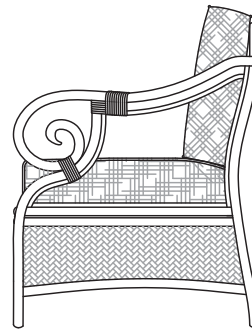

Carved Bamboo Accents

COM Fabric

End Table
TBE042A
26"W x 20"D x 22½"H

Coffee Table
TBC028A
42"W x 24"D x 18"H

Occasional Chair
CHR009A
28½"W x 29"D x 36"H

Side View

Sleeper Sofa
SOF001A
80"W x 36⅓/16"D x 36"H

Sleeper Sofa-Side View

Sleeper Sofa-Back View