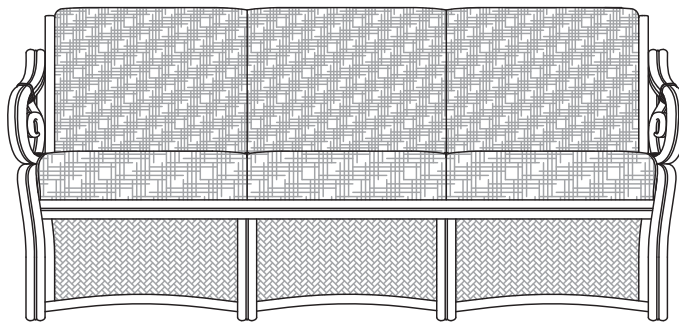

Carved Bamboo Accents

COM Fabric

End Table
TBE042A
26"W x 20"D x 22½"H

Coffee Table
TBC028A
42"W x 24"D x 18"H

Occasional Chair
CHR009A
28½"W x 29"D x 36"H

Side View

Sleeper Sofa
SOF001A
80"W x 36⅓/16"D x 36"H

Sleeper Sofa-Side View

Sleeper Sofa-Back View