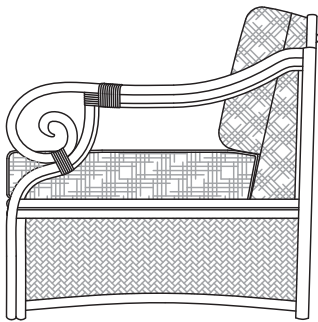

Carved Bamboo Accents

COM Fabric

End Table
TBE042A
26"W x 20"D x 22½"H

Coffee Table
TBC028A
42"W x 24"D x 18"H

Occasional Chair
CHR009A
28½"W x 29"D x 36"H

Side View

Sleeper Sofa
SOF001A
80"W x 36⅓/16"D x 36"H

Sleeper Sofa-Side View

Sleeper Sofa-Back View