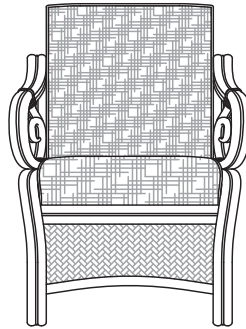

Carved Bamboo Accents

COM Fabric

End Table
TBE042A
26"W x 20"D x 22½"H

Coffee Table
TBC028A
42"W x 24"D x 18"H

Occasional Chair
CHR009A
28½"W x 29"D x 36"H

Side View

Sleeper Sofa
SOF001A
80"W x 36⅓/16"D x 36"H

Sleeper Sofa-Side View

Sleeper Sofa-Back View