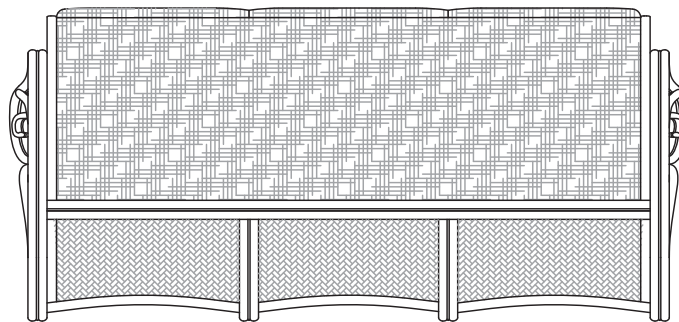

Carved Bamboo Accents

COM Fabric

End Table
TBE042A
26"W x 20"D x 22½"H

Coffee Table
TBC028A
42"W x 24"D x 18"H

Occasional Chair
CHR009A
28½"W x 29"D x 36"H

Side View

Sleeper Sofa
SOF001A
80"W x 36⅓/16"D x 36"H

Sleeper Sofa-Side View

Sleeper Sofa-Back View