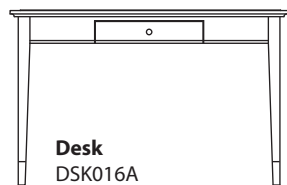

**Armoire**  
ARM005A  
38" w x 24" d x 72" h

**Wardrobe**  
WRB002A  
36" w x 24" d x 72" h

**Micro/Fridge Unit**  
CMB003A  
24" w x 23" d x 58" h

**Service Unit**  
CMB004A  
48" w x 24" d x 45" h

**Credenza-4**  
CRD005A  
72" w x 22" d x 32" h

**Credenza-6 (not pictured)**  
CRD004A  
72" w x 22" d x 32" h

**Bachelors Chest**  
CHT014A  
32" w x 22" d x 36" h

**Nightstand**  
NST073A  
24" w x 22" d x 24" h

**Luggage Bench**  
BEN022A  
42" w x 22" d x 22" h

**Framed Mirror**  
MIR012A  
28" w x 42" h

DRAWER PULLS

**Tahoe Standard**  
TC-P01  
1.3" DIA x 1" H

**Tahoe Alternate**  
TC-P02  
4.5" L x .75" W x 1" H

**Desk**  
DSK016A  
52" w x 30" d x 30" h  
DSK017A  
42" w x 24" d x 30" h

**Activity Table**  
TBA002A  
30" w x 30" d x 30" h

**End Table**  
TBE065A  
22" w x 24" d x 24" h

**Side Table**  
TBI006A  
22" DIA x 24" H

**Coffee Table**  
TBC055A  
42" w x 24" d x 18" h