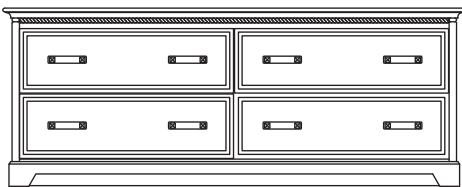

**Armoire**  
ARM005A  
38" w x 24" d x 72" h

**Wardrobe**  
WRB002A  
36" w x 24" d x 72" h

**Micro/Fridge Unit**  
CMB003A  
24" w x 23" d x 58" h

**Service Unit**  
CMB004A  
48" w x 24" d x 45" h

**Credenza-4**  
CRD005A  
72" w x 22" d x 32" h

**Credenza-6 (not pictured)**  
CRD004A  
72" w x 22" d x 32" h

**Bachelors Chest**  
CHT014A  
32" w x 22" d x 36" h

**Nightstand**  
NST073A  
24" w x 22" d x 24" h

**Luggage Bench**  
BEN022A  
42" w x 22" d x 22" h