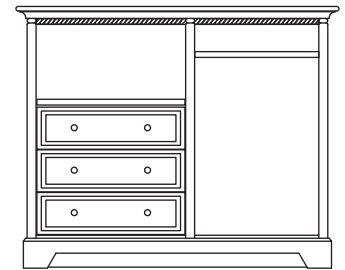

**Cal. King Headboard**  
KHB034A  
74" w x 30" h

**Full Headboard**  
HBR004A  
56" w x 30" h

**Twin Headboard**  
THB021A  
40" w x 36" h

**Twin Headboard**  
THB022A  
40" w x 30" h

**Dresser with TV Panel Mount for Flat Screen**  
TVD011A  
36" w x 22" d x 62" h

**Armoire**  
ARM005A  
38" w x 24" d x 72" h

**Wardrobe**  
WRB002A  
36" w x 24" d x 72" h

**Micro/Fridge Unit**  
CMB003A  
24" w x 23" d x 58" h

**Service Unit**  
CMB004A  
48" w x 24" d x 45" h

**Credenza-4**  
CRD005A  
72" w x 22" d x 32" h