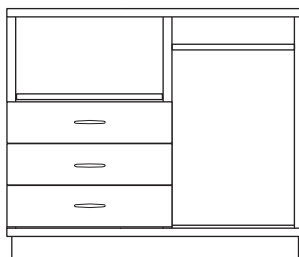

Credenza-6
CRD006A
72"W x 22"D x 32"H

Credenza-4 (not pictured)
CRD007A
72"W x 22"D x 32"H

Bachelors Chest
CHT015A
32"W x 22"D x 30"H

Nightstand
NST074A
24"W x 22"D x 24"H

Coffee Table
TBC056A
42"W x 24"D x 18"H

Desk
DSK018A
52"W x 30"D x 30"H

DSK019A
42"W x 24"D x 30"H

Activity Table
TBA003A
30"W x 30"D x 30"H

End Table
TBE066A
22"W x 24"D x 24"H

DRAWER PULLS

Cityscape Standard
CS-P01
6"L x .4"W x 1.2"H

Cityscape Alternate
CS-P02
1.25"L x 1.25"W x .75"H

Armoire
ARM006A
38"W x 24"D x 72"H

Wardrobe
WRB003A
36"W x 24"D x 72"H

Dresser with TV Panel Mount for Flat Screen
TVD012A
36"W x 22"D x 62"H

Service Unit
CMB005A
48"W x 24"D x 45"H

Luggage Bench
BEN023A
42"W x 22"D x 24"H