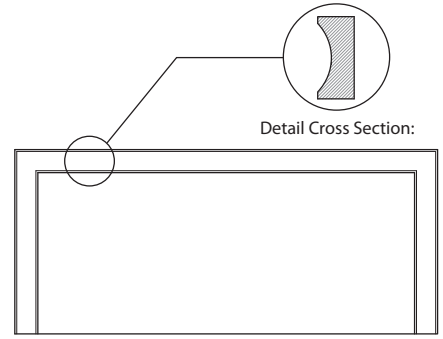

Jennifer Lew
SIGNATURE SERIES

BELLTOWN COLLECTION™

MORE COLLECTIONS BY JENNIFER LEW

Skyline™

5th Avenue™

Washington Park™

King Headboard
KHB084A
80"W x 42"H

Queen Headboard
QHB059A
62"W x 42"H

Cal. King Headboard
KHB085A
74"W x 42"H

Full Headboard
HBR019A
56"W x 42"H

Twin Headboard
THB048A
40"W x 42"H

Detail Cross Section:

King Headboard
KHB082A
80"W x 36"H

Queen Headboard
QHB050A
62"W x 36"H

Cal. King Headboard
KHB083A
74"W x 36"H