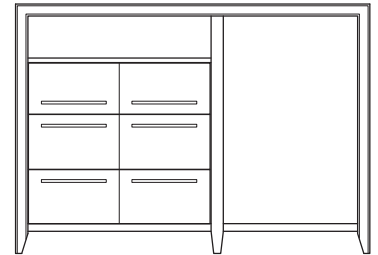

Full Headboard
HBR018A
56"W x 36"H

Twin Headboard
THB047A
40"W x 36"H

Armoire - 3 drawer
(doors optional)
ARM010A
38"W x 24"D x 66"H

Wardrobe
WRB009A
36"W x 22"D x 66"H

Service Unit - 3 drawer
CMB023A
58"W x 26"D x 42"H

TV Chest - 3 drawer
(with TV panel mount for flat screen)
TVD029A
42"W x 24"D x 67"H

DRAWER PULLS

BT-P01
7.9"L x .5"W x 1.25"H

BT-P02
1.4"L x .7"W x 1"H

Credenza - 3 drawer
CRD017A
60"W x 24"D x 24"H

Credenza - 6 drawer
(not pictured)
CRD018A
72"W x 24"D x 24"H

Chest - 3 drawer
(with shelf)
CHT034A
32"W x 22"D x 36"H

Nightstand
NST150A
24"W x 19"D x 24"H

Framed Mirror
(with splash)
MIR058A
32"W x 46"H

Framed Mirror
MIR059A
32"W x 46"H

Round Pedestal Table
TAB060A
30" DIA x 30"H