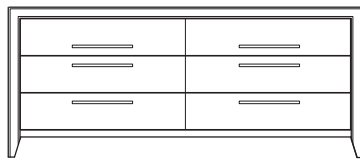

Full Headboard
HBR018A
56"W x 36"H

Twin Headboard
THB047A
40"W x 36"H

Armoire - 3 drawer
(doors optional)
ARM010A
38"W x 24"D x 66"H

Wardrobe
WRB009A
36"W x 22"D x 66"H

Service Unit - 3 drawer
CMB023A
58"W x 26"D x 42"H

TV Chest - 3 drawer
(with TV panel mount for flat screen)
TVD029A
42"W x 24"D x 67"H

DRAWER PULLS

BT-P01
7.9"L x .5"W x 1.25"H

BT-P02
1.4"L x .7"W x 1"H

Credenza - 3 drawer
CRD017A
60"W x 24"D x 24"H

Credenza - 6 drawer
(not pictured)
CRD018A
72"W x 24"D x 24"H

Chest - 3 drawer
(with shelf)
CHT034A
32"W x 22"D x 36"H

Nightstand
NST150A
24"W x 19"D x 24"H

Framed Mirror
(with splash)
MIR058A
32"W x 46"H

Framed Mirror
MIR059A
32"W x 46"H

Round Pedestal Table
TAB060A
30" DIA x 30"H