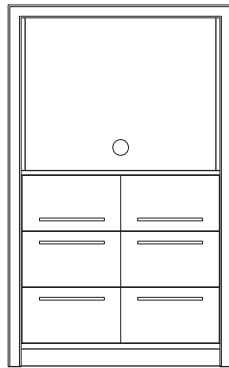

Cal. King Headboard
KHB085A
74"W x 42"H

Full Headboard
HBR019A
56"W x 42"H

Twin Headboard
THB048A
40"W x 42"H

Detail Cross Section:

King Headboard
KHB082A
80"W x 36"H

Queen Headboard
QHB050A
62"W x 36"H

Cal. King Headboard
KHB083A
74"W x 36"H

Full Headboard
HBR018A
56"W x 36"H

Twin Headboard
THB047A
40"W x 36"H

Armoire - 3 drawer
(doors optional)
ARM010A
38"W x 24"D x 66"H

Wardrobe
WRB009A
36"W x 22"D x 66"H

Service Unit - 3 drawer
CMB023A
58"W x 26"D x 42"H

TV Chest - 3 drawer
(with TV panel mount for flat screen)
TVD029A
42"W x 24"D x 67"H

DRAWER PULLS

BT-P01
7.9"L x .5"W x 1.25"H

BT-P02
1.4"L x .7"W x 1"H

Credenza - 3 drawer
CRD017A
60"W x 24"D x 24"H

Credenza - 6 drawer
(not pictured)
CRD018A
72"W x 24"D x 24"H

Chest - 3 drawer
(with shelf)
CHT034A
32"W x 22"D x 36"H

Nightstand
NST150A
24"W x 19"D x 24"H

Framed Mirror
(with splash)
MIR058A
32"W x 46"H

Framed Mirror
MIR059A
32"W x 46"H

Round Pedestal Table
TAB060A
30" DIA x 30"H