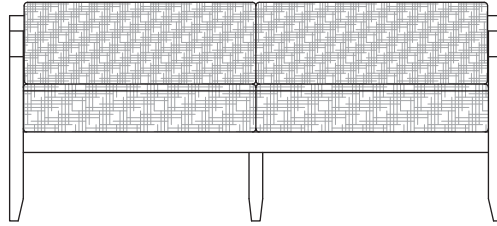

Leggett & Platt® Mechanism

COM Fabric

**Queen Headboard**  
QHB035A  
62"W x 2 1/4"D x 50"H

**Twin Headboard**  
THB034A  
40"W x 3"D x 50"H

**Living Room Mirror**  
MIR025A  
25"W x 2 1/2"D x 60"H

**Living Room Sofa**  
SOF006A  
72"W x 32"D x 30"H

**Living Room Sofa Bed**  
SOF007A  
74"W x 35"D x 30"H

**Queen TV/Stand Dresser**  
TVD019A  
62"W x 22"D x 60"H

**TV/Stand Dresser**  
TVS023A  
40"W x 22"D x 67"H

**Loveseat Sofa**  
SOF005A  
62"W x 32"D x 30"H