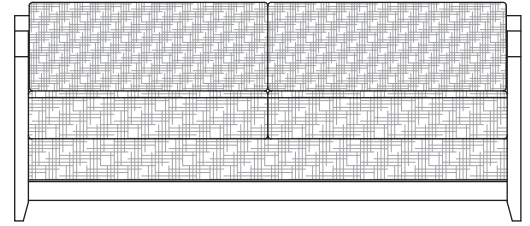

Leggett & Platt® Mechanism

COM Fabric

**Queen Headboard**  
QHB035A  
62"W x 2 1/4"D x 50"H

**Twin Headboard**  
THB034A  
40"W x 3"D x 50"H

**Living Room Mirror**  
MIR025A  
25"W x 2 1/2"D x 60"H

**Living Room Sofa**  
SOF006A  
72"W x 32"D x 30"H

**Living Room Sofa Bed**  
SOF007A  
74"W x 35"D x 30"H

**Queen TV/Stand Dresser**  
TVD019A  
62"W x 22"D x 60"H

**TV/Stand Dresser**  
TVS023A  
40"W x 22"D x 67"H

**Loveseat Sofa**  
SOF005A  
62"W x 32"D x 30"H