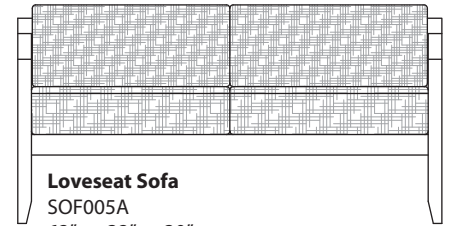

Leggett & Platt® Mechanism

COM Fabric

**Queen Headboard**  
QHB035A  
62"W x 2 1/4"D x 50"H

**Twin Headboard**  
THB034A  
40"W x 3"D x 50"H

**Living Room Mirror**  
MIR025A  
25"W x 2 1/2"D x 60"H

**Living Room Sofa**  
SOF006A  
72"W x 32"D x 30"H

**Living Room Sofa Bed**  
SOF007A  
74"W x 35"D x 30"H

**Queen TV/Stand Dresser**  
TVD019A  
62"W x 22"D x 60"H

**TV/Stand Dresser**  
TVS023A  
40"W x 22"D x 67"H

**Loveseat Sofa**  
SOF005A  
62"W x 32"D x 30"H