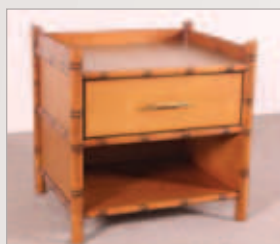

# WORLDMARK™ VALLEY ISLE AT LAHAINA, MAUI, HI 2011

WORLDMARK BY WYNDHAM™  
DESIGNS BY ELEMENTS HOSPITALITY™

VALLEY ISLE, HI 2011

MATERIALS

Birch Solids—Patina Finish

Leather & Wilsonart® HPL

Natural Rattan

Antique Brass Hardware

Leggett & Platt® Mechanism

COM Fabric

**Queen Headboard**  
QHB035A  
62"W x 2 1/4"D x 50"H

**Twin Headboard**  
THB034A  
40"W x 3"D x 50"H

**Living Room Mirror**  
MIR025A  
25"W x 2 1/2"D x 60"H

**Living Room Sofa**  
SOF006A  
72"W x 32"D x 30"H

**Living Room Sofa Bed**  
SOF007A  
74"W x 35"D x 30"H

**Queen TV/Stand Dresser**  
TVD019A  
62"W x 22"D x 60"H

**TV/Stand Dresser**  
TVS023A  
40"W x 22"D x 67"H

**Loveseat Sofa**  
SOF005A  
62"W x 32"D x 30"H