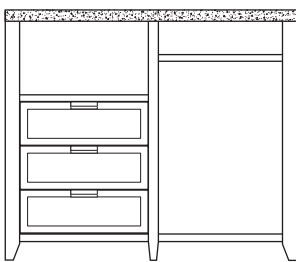

TV Chest - 3 drawer

TVD029A
36"W x 22"D x 62"H

Side Table

TBS012A
22"DIA x 24"H

Activity Table

TBA013A
30"W x 30"D x 30"H

Coffee Table

TBC101A
38"W x 24"D x 18"H

Service Unit

(shown with granite top)
CMB025A
48"W x 24"D x 45"H

Bachelors Chest

(shown with granite top)
CHT035A
38"W x 24"D x 32"H

Credenza-6

(not pictured)
CRO019A
72"W x 24"D x 24"H

Credenza-4

(shown with granite top)
CRO020A
60"W x 24"D x 24"H