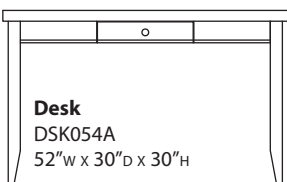

Desk

DSK054A
52"W x 30"D x 30"H
DSK055A
48"W x 24"D x 30"H