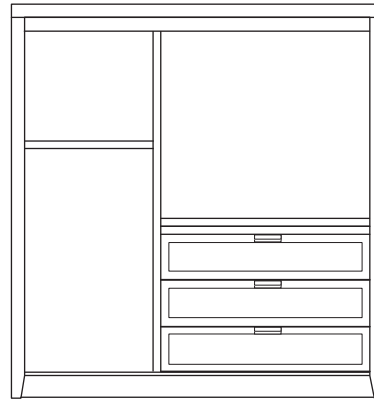

King Headboard

KHB087A
80"W x 38"H

Queen Headboard

QHB060A
62"W x 38"H

King Headboard

KHB089A
80"W x 38"H

Queen Headboard

QHB061A
62"W x 38"H

Cal. King Headboard

KHB088A
74"W x 38"H

Full Headboard

HBR020A
56"W x 38"H

Cal. King Headboard

KHB090A
74"W x 38"H

Full Headboard

HBR021A
56"W x 38"H

Twin Headboard

THB049A
40"W x 38"H

Twin Headboard

THB050A
40"W x 38"H

Wardrobe

WRB010A
36"W x 24"D x 72"H

Combo Unit

CMB024A
62"W x 24"D x 72"H

TV Chest - 3 drawer

TVD029A
36"W x 22"D x 62"H

Side Table

TBS012A
22"DIA x 24"H

Activity Table

TBA013A
30"W x 30"D x 30"H

Coffee Table

TBC101A
38"W x 24"D x 18"H