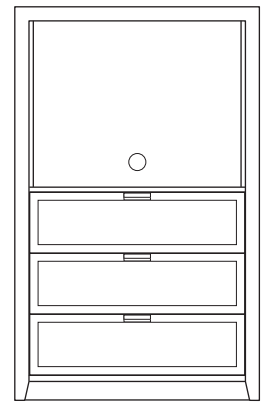

TV Chest - 3 drawer

TVD029A
36"W x 22"D x 62"H

Side Table

TBS012A
22"DIA x 24"H

Activity Table

TBA013A
30"W x 30"D x 30"H

Coffee Table

TBC101A
38"W x 24"D x 18"H

Service Unit

(shown with granite top)
CMB025A
48"W x 24"D x 45"H

Bachelors Chest

(shown with granite top)
CHT035A
38"W x 24"D x 32"H

Credenza-6

(not pictured)
CRO019A
72"W x 24"D x 24"H

Credenza-4

(shown with granite top)
CRO020A
60"W x 24"D x 24"H

DRAWER PULLS

SL-P01

1.2"DIA x 1"H

SL-P01

4"L x 1.25"W x .9"H