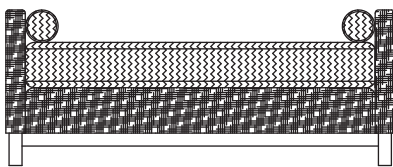

End Table-Round
TBE027A
24"DIA x 22"H

End Table-Round
TBE026A
26"DIA x 22"H

End Table
TBE025A
24"W x 20"D x 20"H

End Table
TBE030A / TBE028A
24"W x 24"D x 22"H

Dining Chair
CHD009A
21"W x 24"D x 37"H

Dining Chair
CHD008A
21"W x 24"D x 37"H

Media Chair
CHR004A
34"W x 32"D x 36"H

Chair
CHL005A
32"W x 30"D x 34"H

Chair
CHL006A
32"W x 30"D x 34"H

Bench
BEN006A
60"W x 19"D x 24"H

Bench
BEN004A
60"W x 19"D x 24"H

Bench
BEN005A
60"W x 19"D x 24"H

Coffee Table
TBC019A
48"W x 24"D x 17"H