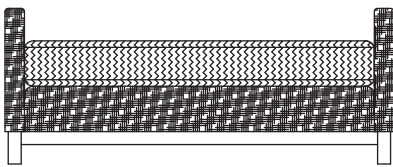

COM Fabric

Dresser with TV Panel
DSR026A
36"W x 22"D x 62"H

Dining Table-Round
TBL029A
60"DIA x 30"H

Round Table
TAB005A
60"DIA x 30"H

Dining Table
TBL026A
60"W x 36"D x 30"H

Dining Table
TBL028A
42"W x 42"D x 30"H
TBL025A
42"W x 30"D x 30"H

End Table-Round
TBE027A
24"DIA x 22"H

End Table-Round
TBE026A
26"DIA x 22"H

End Table
TBE025A
24"W x 20"D x 20"H

End Table
TBE030A / TBE028A
24"W x 24"D x 22"H

Dining Chair
CHD009A
21"W x 24"D x 37"H

Dining Chair
CHD008A
21"W x 24"D x 37"H

Media Chair
CHR004A
34"W x 32"D x 36"H

Chair
CHL005A
32"W x 30"D x 34"H

Chair
CHL006A
32"W x 30"D x 34"H

Bench
BEN006A
60"W x 19"D x 24"H

Bench
BEN004A
60"W x 19"D x 24"H

Bench
BEN005A
60"W x 19"D x 24"H

Coffee Table
TBC019A
48"W x 24"D x 17"H