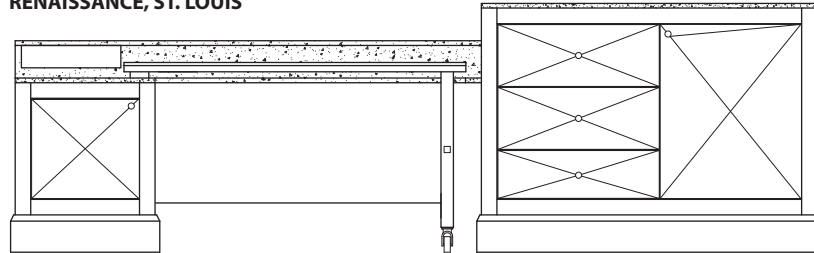

**Desk**  
DSK004A  
60"W x 25 1/4"D x 30"H

**Bookcase**  
BKC000A  
60"W x 21 5/8"D x 30"H

**King Nightstand**  
NST027A  
19"W x 16"D x 28"H

**Double Nightstand**  
NST028A  
16"W x 16"D x 28"H

**End Table**  
TBE033A  
18"W x 28"D x 24"H

**Luggage Bench**  
LBG000A  
42"W x 18"D x 18"H

RENAISSANCE, ST. LOUIS

**TV Desk Unit**  
TVD009A  
129"W x 27"D x 40"H

JOHN  RALPH\*

COMMERCIAL FURNITURE INTERNATIONAL

 WWW.JRCFI.COM