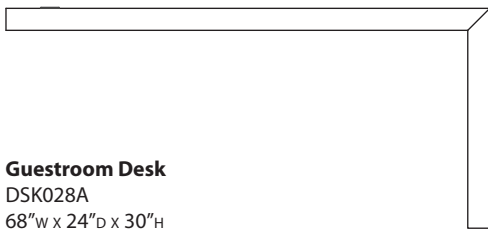

Queen Headboard
QHB033A (shown)
64"W x 4"D x 59"H

Double Headboard
HBR010A
57"W x 4"D x 59"H

Desk Mirror
MIR020A (Left - shown)
MIR021A (Right)
30½"W x 6"D x 38"H

Picture Rail
CUS020A
10"W x 4"D x 3"H

Guestroom Nightstand
NST030A
24"W x 20"D x 27"H

Large TV Unit
TVS011A
96"W x 24"D x 27"H

Small TV Unit Left
TVS017A (Left - shown)
TVS016A (Right)
48"W x 24"D x 27"H

Medium TV Unit A
TVS013A (Left - shown)
TVS012A (Right)
72"W x 24"D x 27"H

48" TV Unit
TVS018A
48"W x 18"D x 27"H

42" Nightstand
NST091A
42"W x 24"D x 27"H

Desk
DSK029A
68"W x 24"D x 30"H

48" TV Ledge
TVS020A
48"W x 30"D x 6"H

Console Table
TBN032A
50"W x 18"D x 36"H

Guestroom Desk
DSK028A
68"W x 24"D x 30"H

Square Nesting Table Set
TAB039A
24"W x 24"D x 26"H