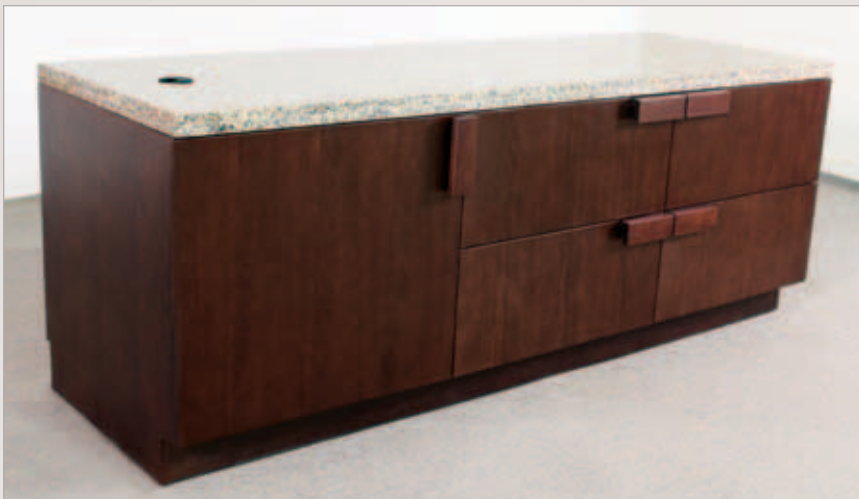

DOUBLETREE™ AT SILVER SPRINGS, MD 2011

DESIGNS BY APOLLO HOSPITALITY GROUP™

MATERIALS

Asian Cherry Solids/Veneers

Laminart® HPL

Granite

Satin Nickel Hardware

King Headboard
KHB047A
79"W x 4"D x 59"H

Queen Headboard
QHB033A (shown)
64"W x 4"D x 59"H

Double Headboard
HBR010A
57"W x 4"D x 59"H

Desk Mirror
MIR020A (Left - shown)
MIR021A (Right)
30½"W x 6"D x 38"H

Picture Rail
CUS020A
10"W x 4"D x 3"H

Guestroom Nightstand
NST030A
24"W x 20"D x 27"H

Large TV Unit
TVS011A
96"W x 24"D x 27"H

Small TV Unit Left
TVS017A (Left - shown)
TVS016A (Right)
48"W x 24"D x 27"H

Medium TV Unit A
TVS013A (Left - shown)
TVS012A (Right)
72"W x 24"D x 27"H

48" TV Unit
TVS018A
48"W x 18"D x 27"H