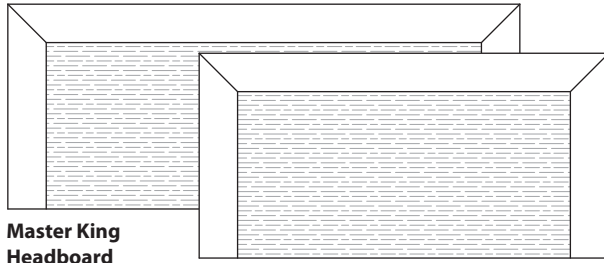

Integrated AC Power

Custom Metal Finishes

Sunflower® / Wilsonart® HPL

Master King Headboard

KHB091A
80"W x 1¾"D x 32"H

Master Queen Headboard

QHB063A
64"W x 1¾"D x 32"H

King Headboard

KHB092A
80"W x 1¾"D x 32"H

Queen Headboard

QHB062A
64"W x 1¾"D x 32"H

18" Master Nightstand

NST152A
18"W x 20"D x 24"H

22" Master Nightstand

NST154A
22"W x 20"D x 24"H

18" Nightstand