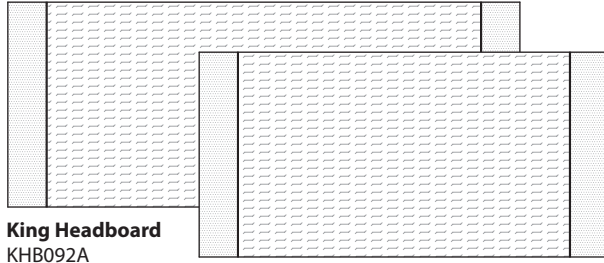

Integrated AC Power

Custom Metal Finishes

Sunflower® / Wilsonart® HPL

Master King Headboard

KHB091A
80"W x 1¾"D x 32"H

Master Queen Headboard

QHB063A
64"W x 1¾"D x 32"H

King Headboard

KHB092A
80"W x 1¾"D x 32"H

Queen Headboard

QHB062A
64"W x 1¾"D x 32"H

18" Master Nightstand

NST152A
18"W x 20"D x 24"H

22" Master Nightstand

NST154A
22"W x 20"D x 24"H

18" Nightstand

NST153A
18"W x 20"D x 24"H

22" Nightstand

NST155A
22"W x 20"D x 24"H

54" Dining Table

TBL104A
54"W x 30"D x 30"H

30" Dining Table

TBL103A
30"W x 30"D x 30"H

Pedestal End Table