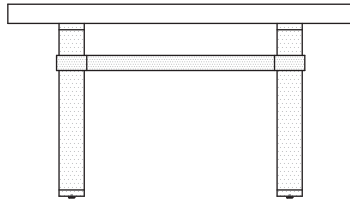

Integrated AC Power

Custom Metal Finishes

Sunflower® / Wilsonart® HPL

Master King Headboard

KHB091A
80"W x 1¾"D x 32"H

Master Queen Headboard

QHB063A
64"W x 1¾"D x 32"H

King Headboard

KHB092A
80"W x 1¾"D x 32"H

Queen Headboard

QHB062A
64"W x 1¾"D x 32"H

18" Master Nightstand

NST152A
18"W x 20"D x 24"H

22" Master Nightstand

NST154A
22"W x 20"D x 24"H

18" Nightstand

NST153A
18"W x 20"D x 24"H

22" Nightstand

NST155A
22"W x 20"D x 24"H

54" Dining Table

TBL104A
54"W x 30"D x 30"H

30" Dining Table

TBL103A
30"W x 30"D x 30"H

Pedestal End Table