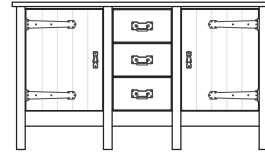

Penthouse Master King Headboard
KHB052A
83"W x 4 1/4"D x 50"H

Penthouse Guest King Headboard
KHB053A
82"W x 3 1/2"D x 50"H

Penthouse Twin Headboard
THB035A
39"W x 3 1/2"D x 50"H

Standard Queen/Twin Mirror
MIR026A
26"W x 2 1/4"D x 40"H

Standard King Headboard
KHB051A
80"W x 3 1/2"D x 30"H

Standard Queen Headboard
QHB036A
62"W x 2 3/4"D x 28"H

Standard Twin Headboard
THB036A
42"W x 2 3/4"D x 28"H

Penthouse Master King TV Stand
TVS025A
54"W x 21"D x 60"H

Penthouse Guest King TV Stand
TVS026A
36"W x 21"D x 60"H

Penthouse Twin TV Stand
TVS027A
36"W x 21"D x 60"H

Standard King TV Stand
TVS024A
54"W x 24"D x 60"H

Penthouse Master King Mirror
MIR028A
20"W x 2 1/4"D x 66"H

Penthouse Guest King Mirror
MIR028A
20"W x 2 1/4"D x 60"H

Penthouse Sideboard Table
SIB001A
60"W x 20"D x 34"H

Penthouse Entry Table
TAB041A
42"W x 15"D x 34"H

Standard Queen/Twin 3-Drawer Dresser
DSR067A
34"W x 20"D x 30"H