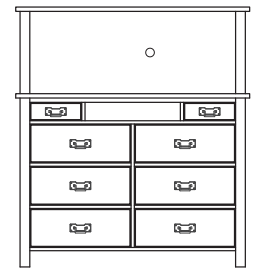

Penthouse Master King Headboard
KHB052A
83"W x 4 1/4"D x 50"H

Penthouse Guest King Headboard
KHB053A
82"W x 3 1/2"D x 50"H

Penthouse Twin Headboard
THB035A
39"W x 3 1/2"D x 50"H

Standard Queen/Twin Mirror
MIR026A
26"W x 2 1/4"D x 40"H

Standard King Headboard
KHB051A
80"W x 3 1/2"D x 30"H

Standard Queen Headboard
QHB036A
62"W x 2 3/4"D x 28"H

Standard Twin Headboard
THB036A
42"W x 2 3/4"D x 28"H

Penthouse Master King TV Stand
TVS025A
54"W x 21"D x 60"H

Penthouse Guest King TV Stand
TVS026A
36"W x 21"D x 60"H

Penthouse Twin TV Stand
TVS027A
36"W x 21"D x 60"H

Standard King TV Stand
TVS024A
54"W x 24"D x 60"H

Penthouse Master King Mirror
MIR028A
20"W x 2 1/4"D x 66"H