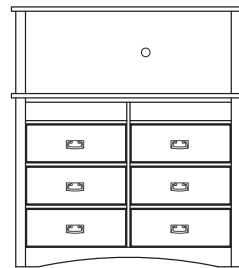

Penthouse Master King Headboard
KHB052A
83"W x 4 1/4"D x 50"H

Penthouse Guest King Headboard
KHB053A
82"W x 3 1/2"D x 50"H

Penthouse Twin Headboard
THB035A
39"W x 3 1/2"D x 50"H

Standard Queen/Twin Mirror
MIR026A
26"W x 2 1/4"D x 40"H

Standard King Headboard
KHB051A
80"W x 3 1/2"D x 30"H

Standard Queen Headboard
QHB036A
62"W x 2 3/4"D x 28"H

Standard Twin Headboard
THB036A
42"W x 2 3/4"D x 28"H

Penthouse Master King TV Stand
TVS025A
54"W x 21"D x 60"H

Penthouse Guest King TV Stand
TVS026A
36"W x 21"D x 60"H

Penthouse Twin TV Stand
TVS027A
36"W x 21"D x 60"H

Standard King TV Stand
TVS024A
54"W x 24"D x 60"H

Penthouse Master King Mirror
MIR028A
20"W x 2 1/4"D x 66"H

Penthouse Guest King Mirror
MIR028A
20"W x 2 1/4"D x 60"H

Penthouse Sideboard Table
SIB001A
60"W x 20"D x 34"H

Penthouse Entry Table
TAB041A
42"W x 15"D x 34"H

Standard Queen/Twin 3-Drawer Dresser
DSR067A
34"W x 20"D x 30"H