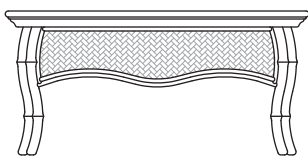

King Headboard
KHB006A
80"W x 2¹⁵/₁₆"D x 34"H

Queen Headboard
QHB004A
63¹/₄"W x 3⁵/₈"D x 28"H

Dresser
DSR023A
60"W x 20"D x 32"H

Twin Headboard
THB006A
45¹/₄"W x 3⁵/₈"D x 28"H

Entertainment Center
ENT005A
42"W x 20"D x 68"H

TV Stand
TVS001A
30"W x 19"D x 62"H

Drawer Chest
CHT000A
30"W x 18"D x 38"H

Nightstand
NST023A
22"W x 18"D x 24"H

Wall Mirror
MIR000A
26"W x 1.50"D x 34"H

KIHEI ADDITION 2011

Coffee Table
TBC065A
38"W x 28"D x 18"H

End Table
TBE073A
27¹/₂"W x 27¹/₂"D x 22"H

Millwork Wardrobe
WRB007A
31"-33"W x 23³/₄"D x 50"H

Full-Length Mirror
MIR018A
27"W x 1¹/₂"D x 65"H