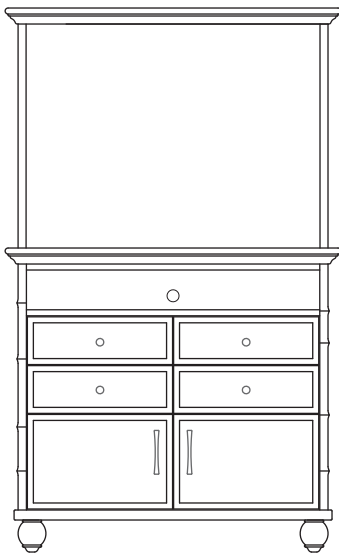

King Headboard
KHB006A
80"W x 2¹⁵/₁₆"D x 34"H

Queen Headboard
QHB004A
63¹/₄"W x 3⁵/₈"D x 28"H

Dresser
DSR023A
60"W x 20"D x 32"H

Twin Headboard
THB006A
45¹/₄"W x 3⁵/₈"D x 28"H

Entertainment Center
ENT005A
42"W x 20"D x 68"H

TV Stand
TVS001A
30"W x 19"D x 62"H

Drawer Chest
CHT000A
30"W x 18"D x 38"H

Nightstand
NST023A
22"W x 18"D x 24"H

Wall Mirror
MIR000A
26"W x 1.50"D x 34"H

KIHEI ADDITION 2011

Coffee Table
TBC065A
38"W x 28"D x 18"H

End Table
TBE073A
27¹/₂"W x 27¹/₂"D x 22"H

Millwork Wardrobe
WRB007A
31"-33"W x 23³/₄"D x 50"H

Full-Length Mirror
MIR018A
27"W x 1¹/₂"D x 65"H