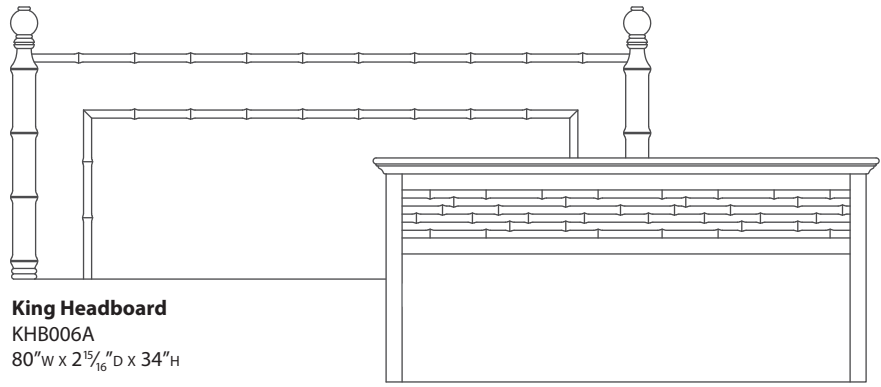

King Headboard
KHB006A
80"W x 2¹⁵/₁₆"D x 34"H

Queen Headboard
QHB004A
63¹/₄"W x 3⁵/₈"D x 28"H

Dresser
DSR023A
60"W x 20"D x 32"H

Twin Headboard
THB006A
45¹/₄"W x 3⁵/₈"D x 28"H

Entertainment Center
ENT005A
42"W x 20"D x 68"H