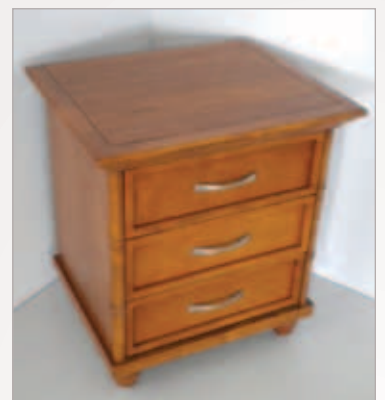

WYNDHAM™ KIHEI, MAUI, HI 2010

WORLDMARK BY WYNDHAM™