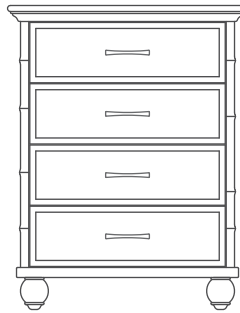

King Headboard
KHB006A
80"W x 2¹⁵/₁₆"D x 34"H

Queen Headboard
QHB004A
63¹/₄"W x 3⁵/₈"D x 28"H

Dresser
DSR023A
60"W x 20"D x 32"H

Twin Headboard
THB006A
45¹/₄"W x 3⁵/₈"D x 28"H

Entertainment Center
ENT005A
42"W x 20"D x 68"H

TV Stand
TVS001A
30"W x 19"D x 62"H

Drawer Chest
CHT000A
30"W x 18"D x 38"H

Nightstand
NST023A
22"W x 18"D x 24"H

Wall Mirror
MIR000A
26"W x 1.50"D x 34"H

KIHEI ADDITION 2011

Coffee Table
TBC065A
38"W x 28"D x 18"H

End Table
TBE073A
27¹/₂"W x 27¹/₂"D x 22"H

Millwork Wardrobe
WRB007A
31"-33"W x 23³/₄"D x 50"H

Full-Length Mirror
MIR018A
27"W x 1¹/₂"D x 65"H