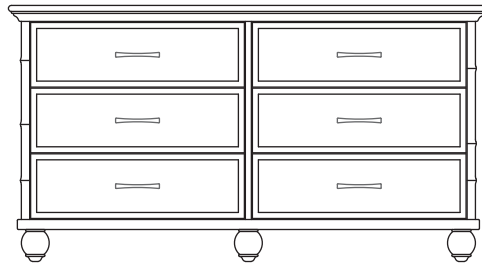

King Headboard
KHB006A
80"W x 2¹⁵/₁₆"D x 34"H

Queen Headboard
QHB004A
63¹/₄"W x 3⁵/₈"D x 28"H

Dresser
DSR023A
60"W x 20"D x 32"H

Twin Headboard
THB006A
45¹/₄"W x 3⁵/₈"D x 28"H

Entertainment Center
ENT005A
42"W x 20"D x 68"H

TV Stand
TVS001A
30"W x 19"D x 62"H

Drawer Chest
CHT000A
30"W x 18"D x 38"H

Nightstand
NST023A
22"W x 18"D x 24"H

Wall Mirror
MIR000A
26"W x 1.50"D x 34"H

KIHEI ADDITION 2011

Coffee Table
TBC065A
38"W x 28"D x 18"H